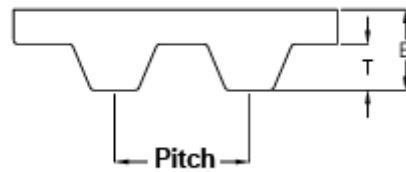

Data Sheet

Article number: 602931410032
Description: Gates Open timing belt rubber
L-050-glass cord

Measures

B = 3.6
Pitch = 3/8"
T = 1.91
Width = 050